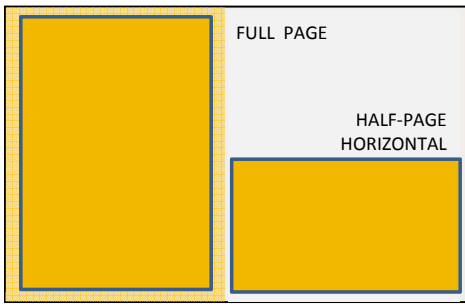

2010 Magazine Profile, Rates & Sizes

DOUBLE DIAMOND PARTNERS

AD SIZE.....	SIZE (W" x H")	COST
Center Spread	11.25 x 17.25.....	\$5,200
Outside Back Cover.....	8.75 x 11.25.....	\$4,000

DIAMOND PARTNERS

AD SIZE.....	SIZE (W" x H")	COST
Inside Front Cover	8.75 x 11.25.....	\$2,800
Inside Front Facing Cover	8.75 x 11.25.....	\$2,800
Full Page [OPPOSITE TOC]	8.75 x 11.25.....	\$2,800
Inside Back Cover	8.75 x 11.25.....	\$2,800

PLATINUM PARTNERS

AD SIZE.....	SIZE (W" x H")	COST
Facing Pages.....	8 x 10.5 (2).....	\$4,320
Double Vertical Half	3.9375 x 10.5 (2).....	\$3,200

PALLADIUM PARTNERS

AD SIZE.....	SIZE (W" x H")	COST
Full Page (no bleed)	8 x 10.5.....	\$2,400
Half-Page Vertical	3.9375 x 10.5.....	\$1,440
Half-Page Horizontal	8 x 5.25.....	\$1,440

GOLD PARTNERS

AD SIZE.....	SIZE (W" x H")	COST
Third Page	2.5625 x 10.5.....	\$1000
Quarter Page	3.9375 x 5.25.....	\$675

SILVER PARTNERS

AD SIZE.....	SIZE (W" x H")	COST
Business Card	3.5 x 2.....	\$300