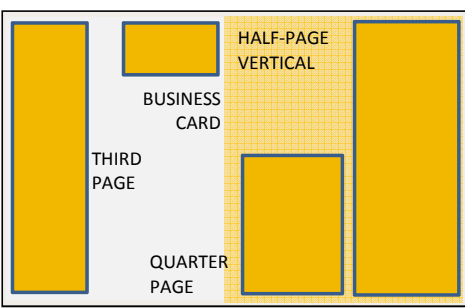

2010 Magazine Profile, Rates & Sizes

DOUBLE DIAMOND PARTNERS

AD SIZE.....	SIZE (W" x H")	COST
Center Spread	11.25 x 17.25.....	\$5,200
Outside Back Cover.....	8.75 x 11.25.....	\$4,000

DIAMOND PARTNERS

AD SIZE.....	SIZE (W" x H")	COST
Inside Front Cover	8.75 x 11.25.....	\$2,800
Inside Front Facing Cover	8.75 x 11.25.....	\$2,800
Full Page [OPPOSITE TOC]	8.75 x 11.25.....	\$2,800
Inside Back Cover	8.75 x 11.25.....	\$2,800

PLATINUM PARTNERS

AD SIZE.....	SIZE (W" x H")	COST
Facing Pages.....	8 x 10.5 (2).....	\$4,320
Double Vertical Half	3.9375 x 10.5 (2).....	\$3,200

PALLADIUM PARTNERS

AD SIZE.....	SIZE (W" x H")	COST
Full Page (no bleed)	8 x 10.5.....	\$2,400
Half-Page Vertical	3.9375 x 10.5.....	\$1,440
Half-Page Horizontal	8 x 5.25.....	\$1,440

GOLD PARTNERS

AD SIZE.....	SIZE (W" x H")	COST
Third Page	2.5625 x 10.5.....	\$1000
Quarter Page	3.9375 x 5.25.....	\$675

SILVER PARTNERS

AD SIZE.....	SIZE (W" x H")	COST
Business Card	3.5 x 2.....	\$300